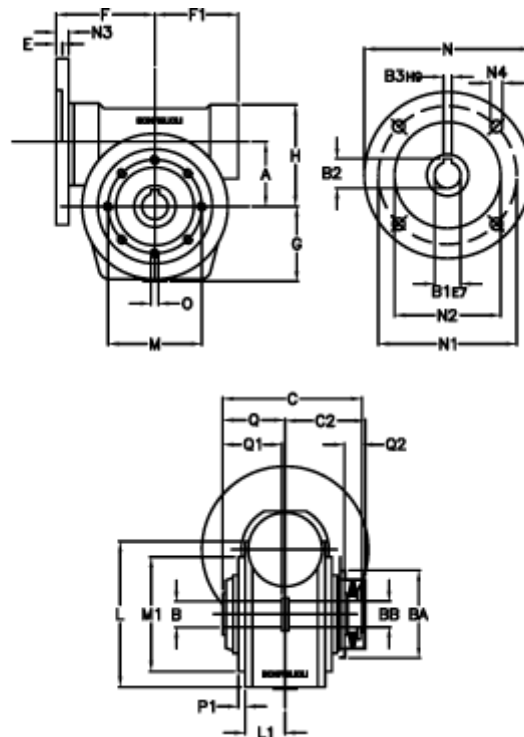

Article number: 390204402872316

Description: Worm Gear with Torque Limiter
VF 44-L1-P-28-P63B14

Measures

a = 44.60	C2 = 48	L1 = 35.0	O = M6x8
B = 18	Description = VF 44P-xx-63B14	m = 65	P1 = 2.0
B1 E7 = 11	E = 2.0	M1 = 50	Q = 32.0
B2 = 12.8	F = 65	N = 90	Q1 = 32
B3 H9 = 4	F1 = 54	N1 = 75	Q2 = 12
BA = 40	g = 51	N2 = 60	
BB H7 = 11	H = 71.0	N3 = 8.0	
C = 79	L = 80.0	N4 = 5,5	